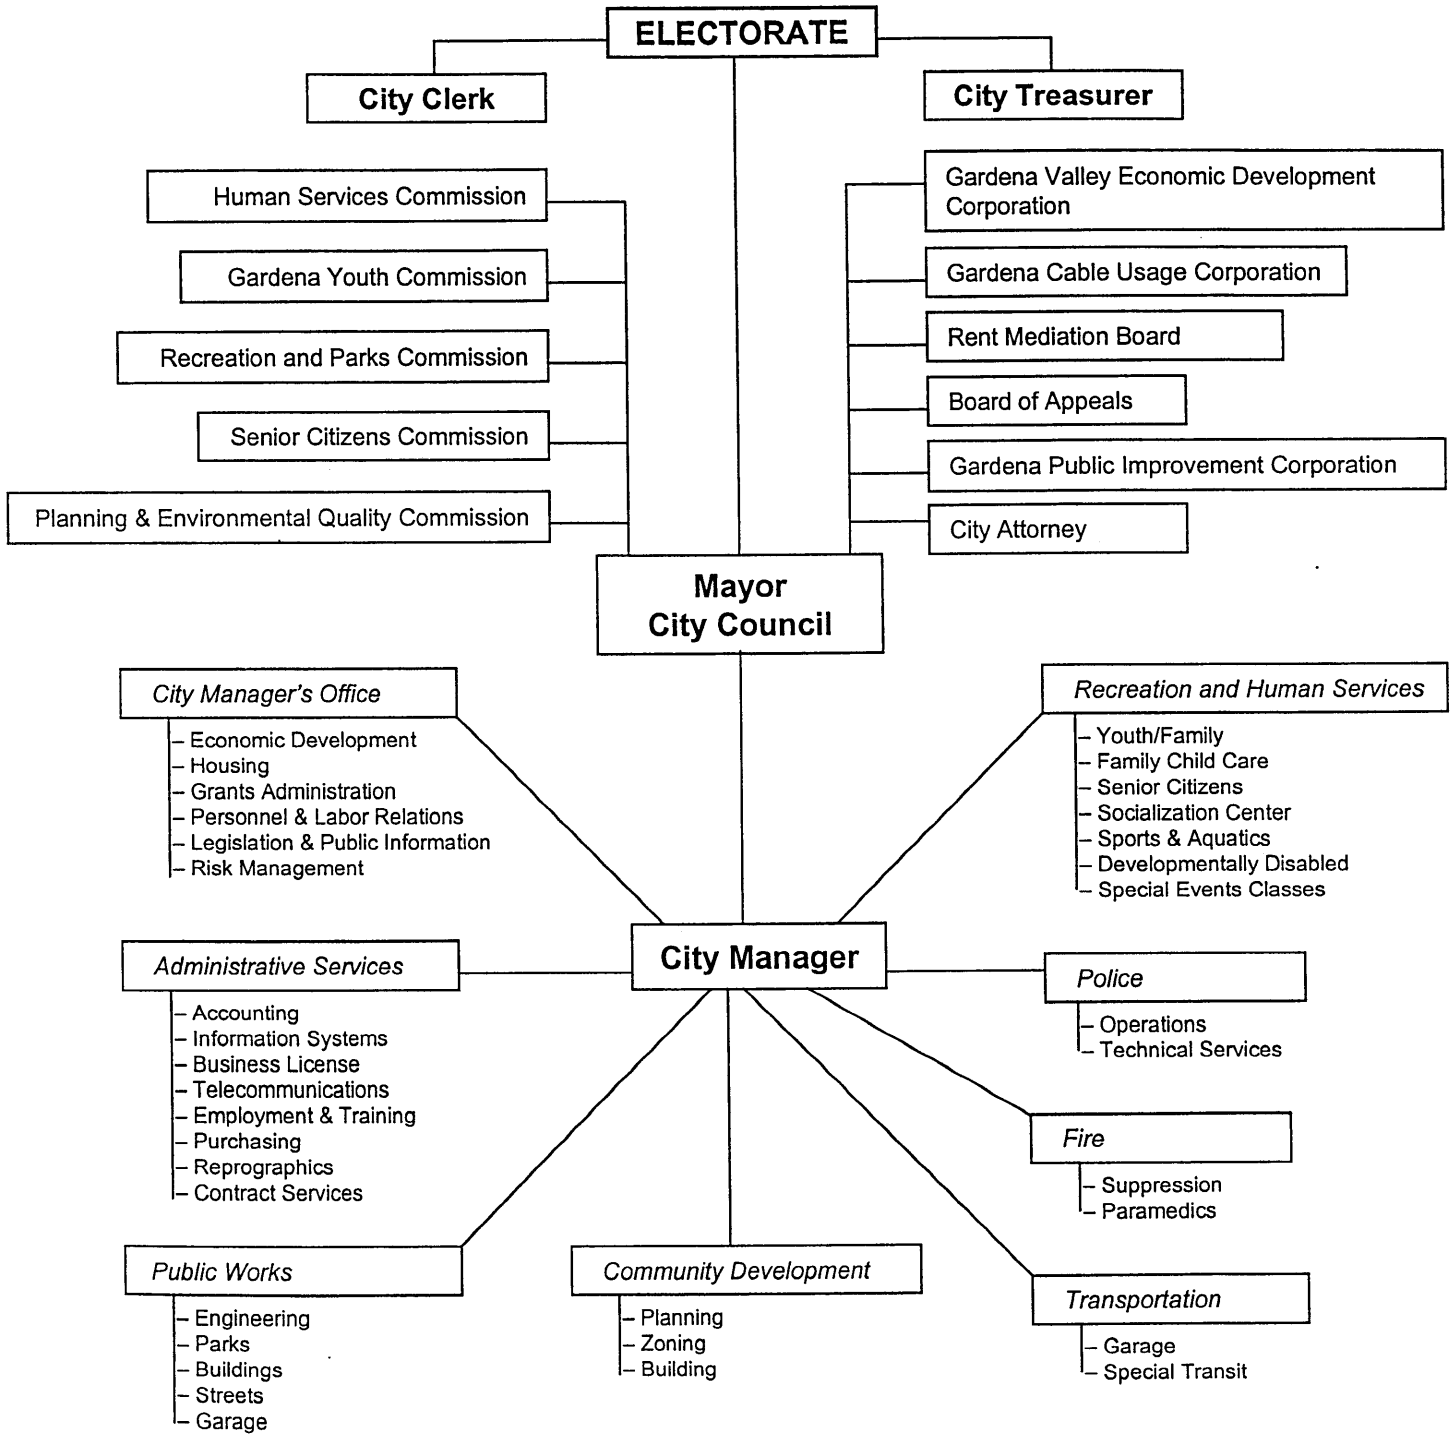

Section A

Question 9

OPERATING BUDGET SAMPLE BOOK: FY 2000-2001

- Is a jurisdiction-wide organization chart included?
 - Make it good looking whether in color or in black and white.
 - Does not have to include every position in your agency.
 - May include functions of departments, if room permits.

CITY GOVERNMENT ORGANIZATIONAL CHART

CITY OF HERMOSA BEACH ORGANIZATIONAL CHART

CITY OF SANTA CLARA ORGANIZATION CHART

(Reference: City Code, Chapter 2: Administration)
 Elected position indicated by the - - - - - line.
 City Manager serves as ex officio member of and liaison to all boards and commission as indicated by the line.
 May 1999