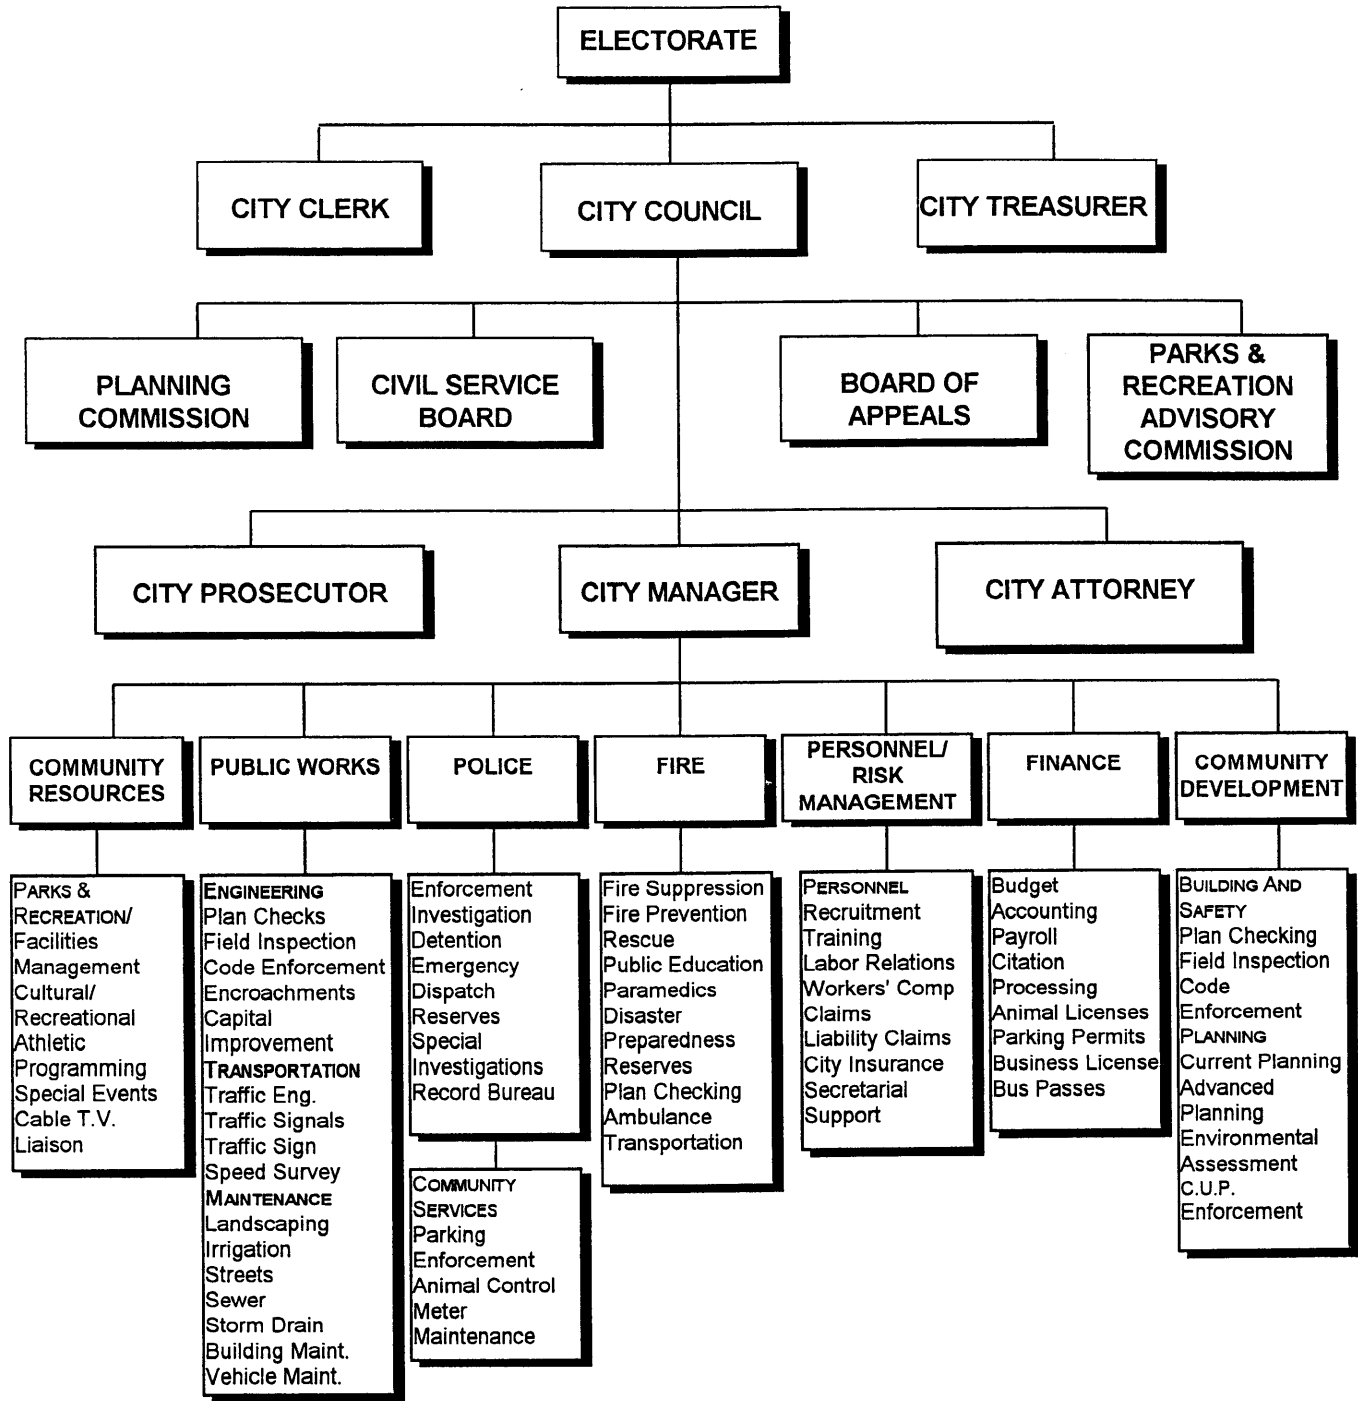

Section A

Question 9

OPERATING BUDGET SAMPLE BOOK: FY 2000-2001

- Is a jurisdiction-wide organization chart included?
 - Make it good looking whether in color or in black and white.
 - Does not have to include every position in your agency.
 - May include functions of departments, if room permits.

CITY GOVERNMENT ORGANIZATIONAL CHART

CITY OF HERMOSA BEACH ORGANIZATIONAL CHART

CITY OF SANTA CLARA ORGANIZATION CHART

(Reference: City Code, Chapter 2: Administration)
 Elected position indicated by the - - - - - line.
 City Manager serves as ex officio member of and liaison to all boards and commission as indicated by the line.
 May 1999