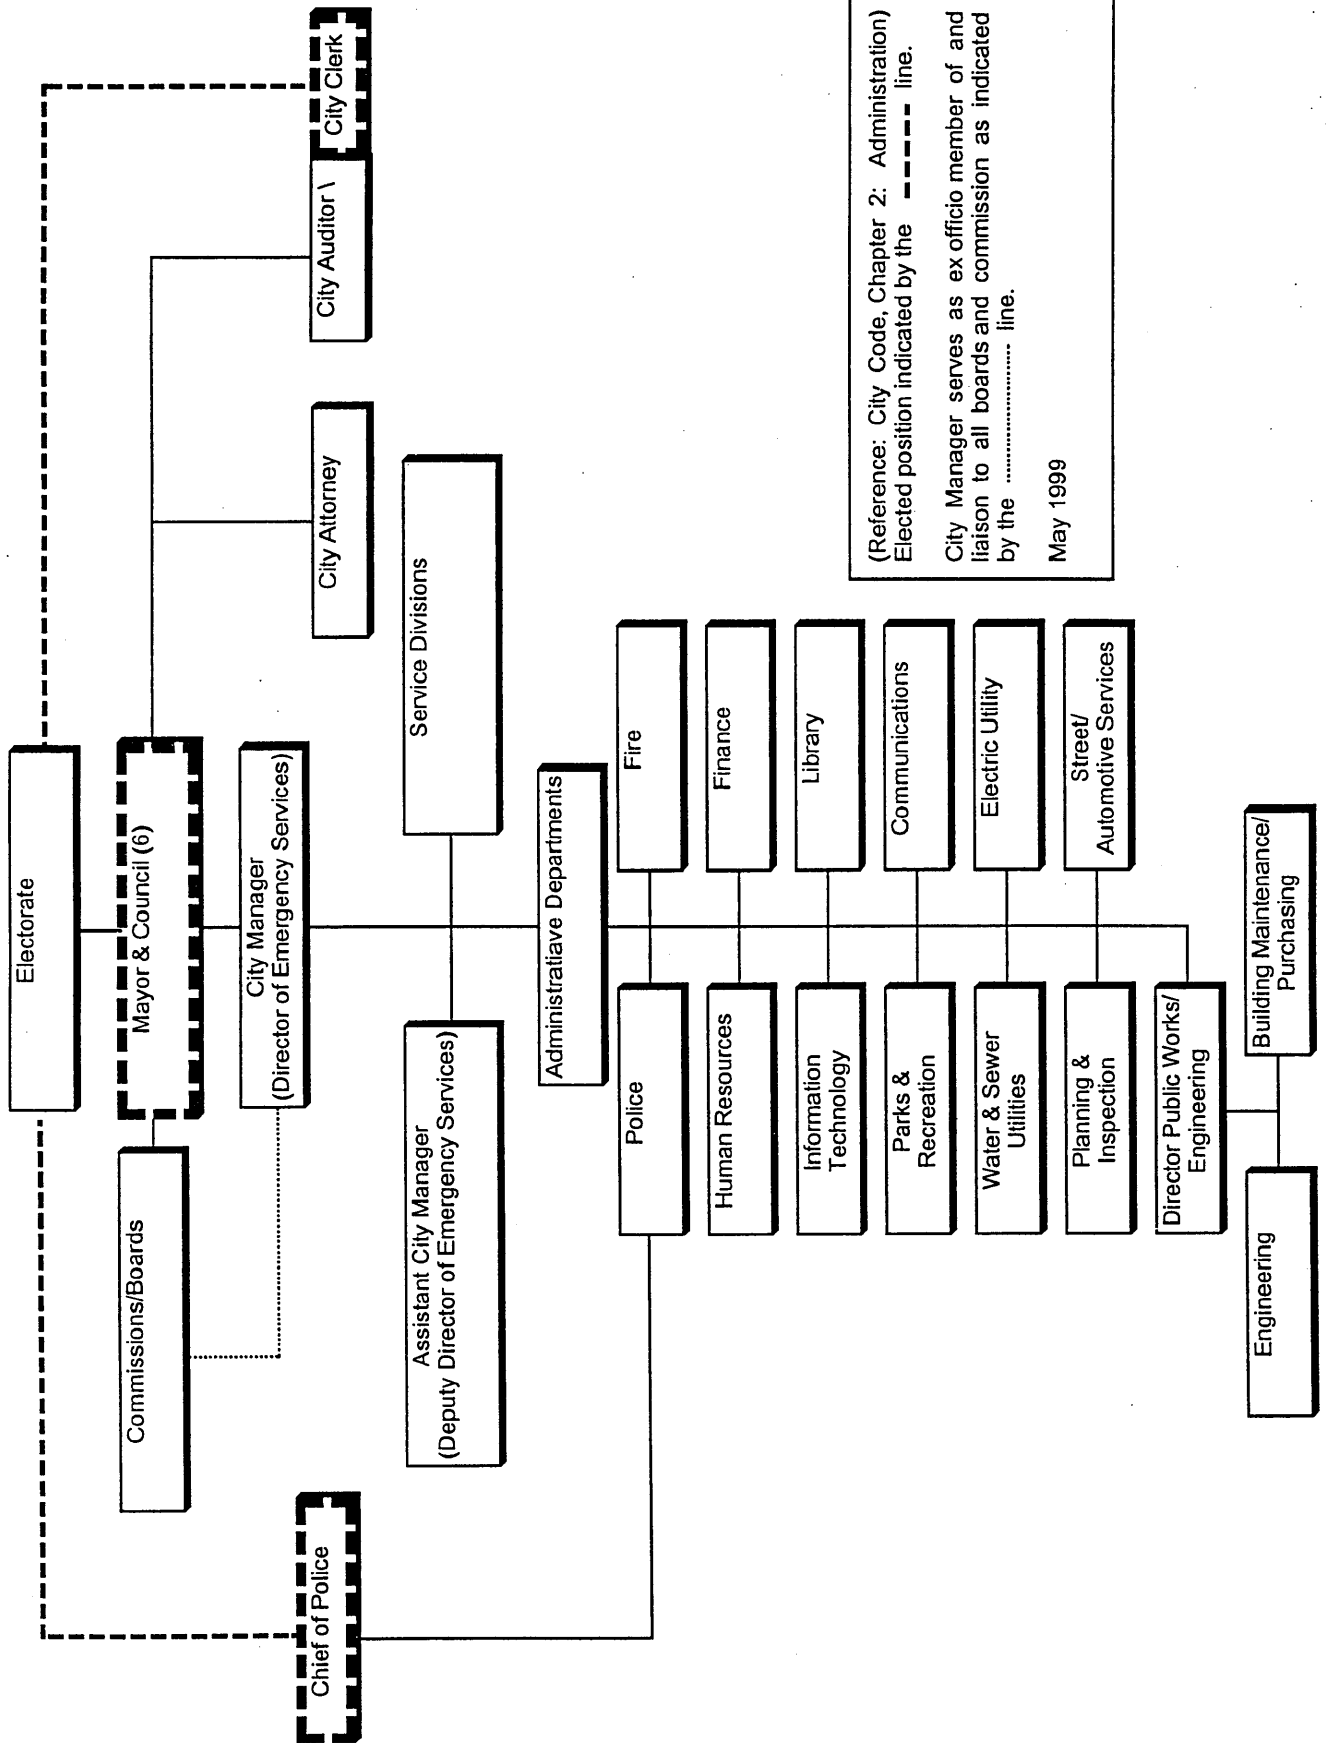

Section A

Question 9

OPERATING BUDGET SAMPLE BOOK: FY 2000-2001

- Is a jurisdiction-wide organization chart included?
 - Make it good looking whether in color or in black and white.
 - Does not have to include every position in your agency.
 - May include functions of departments, if room permits.

CITY GOVERNMENT ORGANIZATIONAL CHART

CITY OF HERMOSA BEACH ORGANIZATIONAL CHART

CITY OF SANTA CLARA ORGANIZATION CHART

(Reference: City Code, Chapter 2: Administration)
 Elected position indicated by the - - - - - line.
 City Manager serves as ex officio member of and liaison to all boards and commission as indicated by the line.
 May 1999